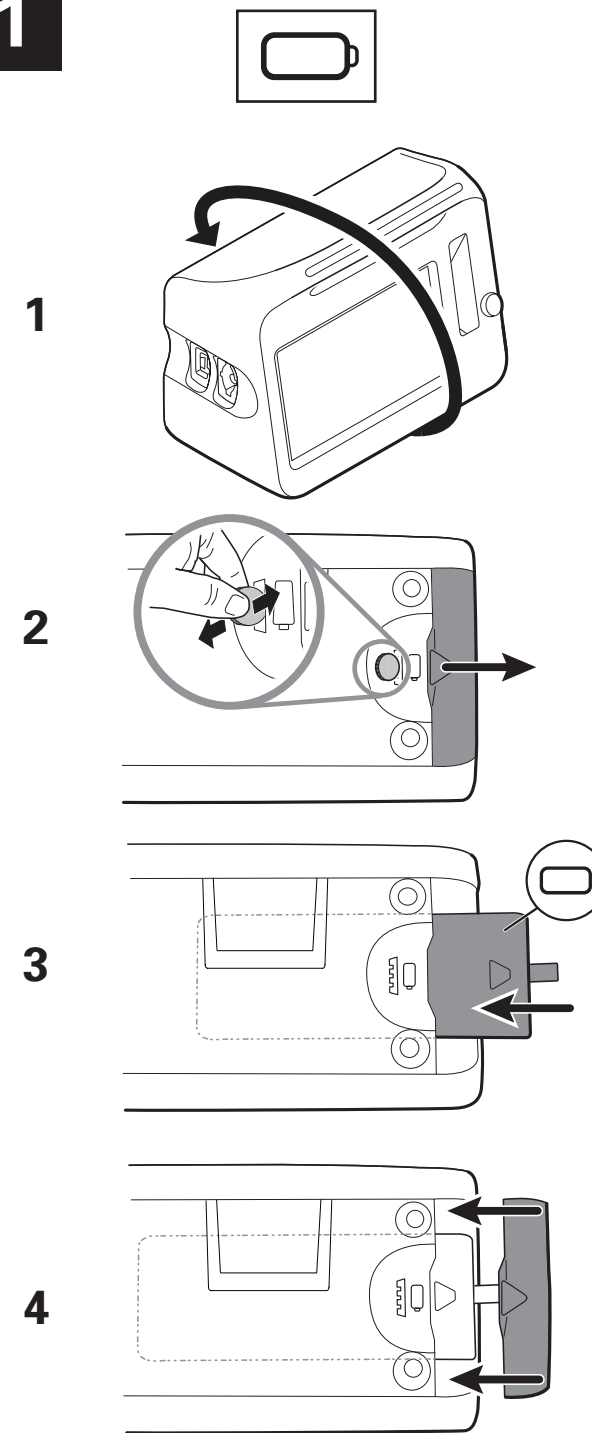

WelchAllyn®

Connex® Vital Signs Monitor Startup Guide

REF 103503

Mat. No. 717130, 80016814 Ver. A

1

2