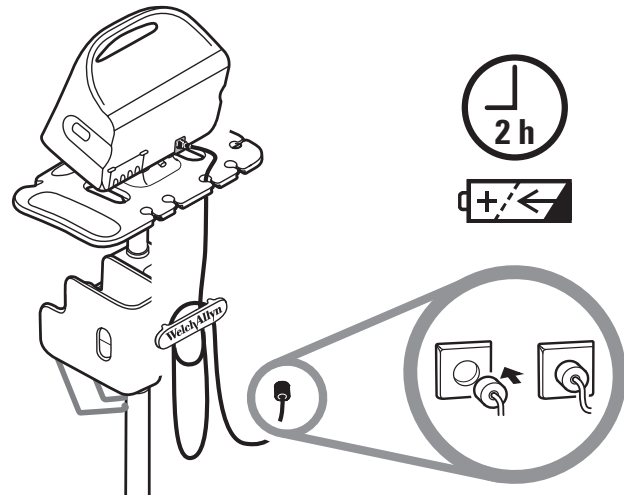

9

10

Technical Assistance

USA +1 800 535 6663
+1 315 685 4560
Canada +1 800 561 8797
Australia +61 2 9638 3000
China +86 21 6327 9631

European
Call Center +353 46 90 67790
France +33 155 69 58 49
Germany +49 695 098 5132
Italy +39 026 968 2425

Japan +81 42 703 6084
Latin America +1 305 669 9003
Malaysia +603 7875 3341
Netherlands +31 202 061 360
Singapore +65 6419 8100

South Africa +27 11 777 7555
Spain +34 917 499 357
Sweden +46 85 853 6551
United Kingdom +44 207 365 6780

WelchAllyn®

Connex® Vital Signs Monitor Startup Guide

REF 103503

Mat. No. 717130, 80016814 Ver. A

1

2