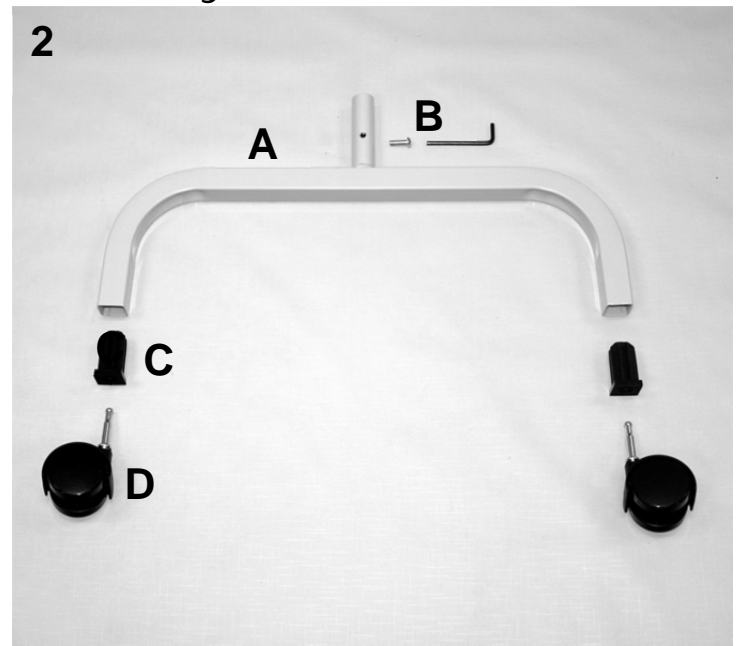

317 Designer Steel Frame Privacy Screen Parts List

PARTS LIST

Image Number	Note	Part Number	Description	QTY per Product
1	A	215620	317A FRAME ASSEMBLY COMPLETE	1
1	A,B	401800	VALCO SNAP ZINC PL	12
1	A,B	700845	BALL HEAD UNIVERSAL DOMED PLUG	10
1	A,B	566572	SCREW, BUTTON HEAD 1/4-20 X 3/4"	2
2	A	215603K	WELDED LEG ASSM KIT (317A)	2
2A	A,B	215603	WELDED LEG ASSM (317A)	2
2C	A,B	702200	CASTER INSERT 1" SQ 18GA	4
2B	A	566572	SCREW, BUTTON HEAD 1/4-20 X 3/4"	2
2B	A	566014	5/32" "ALLEN" WRENCH	1
2D		400000	CASTER 2" BLACK/TWIN HOODED AP7	4

NOTES

Note	Description
A	For 317 Screen models with "A" in the serial # (EXAMPLE: 317A555555) ONLY
B	It is NOT recommended that these parts be sold seperately however in special cases they can

317 Designer Steel Frame Privacy Screen Parts List

PARTS LIST				
Image Number	Note	Part Number	Description	QTY per Product
1A	A	2996XX	317 SCREEN PANEL	3
1B	B	215616	SCREEN ROD 317A	6
NOTES				
Note	Description			
A	XX- Use color code for specific part number i.e. 02 - Royal Blue (299602)			
B	For 317 Screen models with "A" in the serial # (EXAMPLE: 317A555555) ONLY			