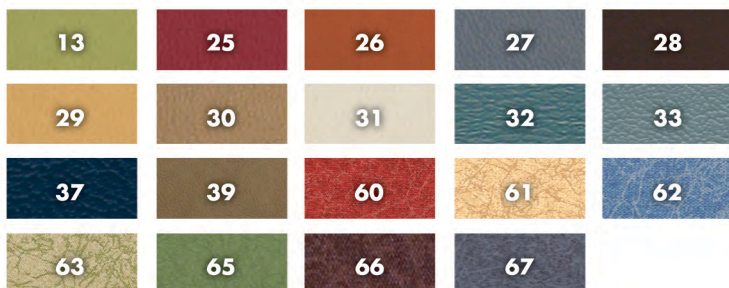

**STANDARD COLORS**

Printed colors shown may vary slightly from actual color of product.

**OPTIONAL COLOR UPGRADES**

**SILVERTEX VINYL**

(ADDITIONAL CHARGES APPLY)

COLORS

10-20-2011

Rev. C