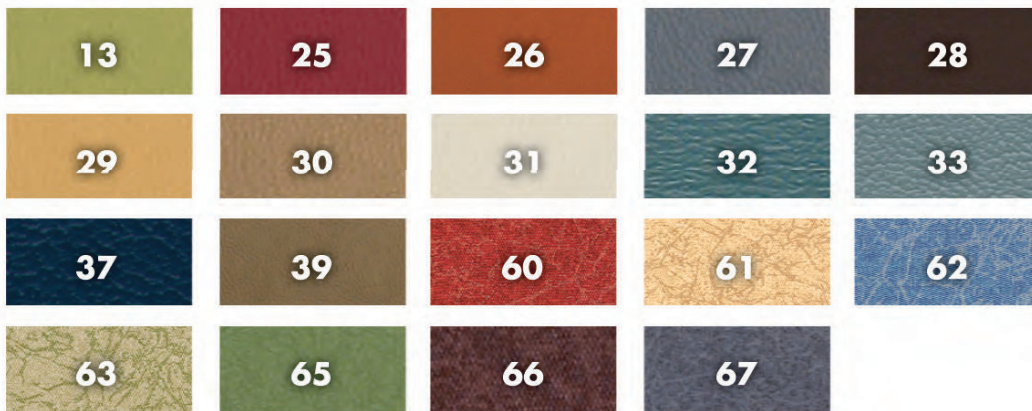

**STANDARD COLORS**

Printed colors shown may vary slightly from actual color of product.

**OPTIONAL COLOR UPGRADES**

**SILVERTEX VINYL** (ADDITIONAL CHARGES APPLY)